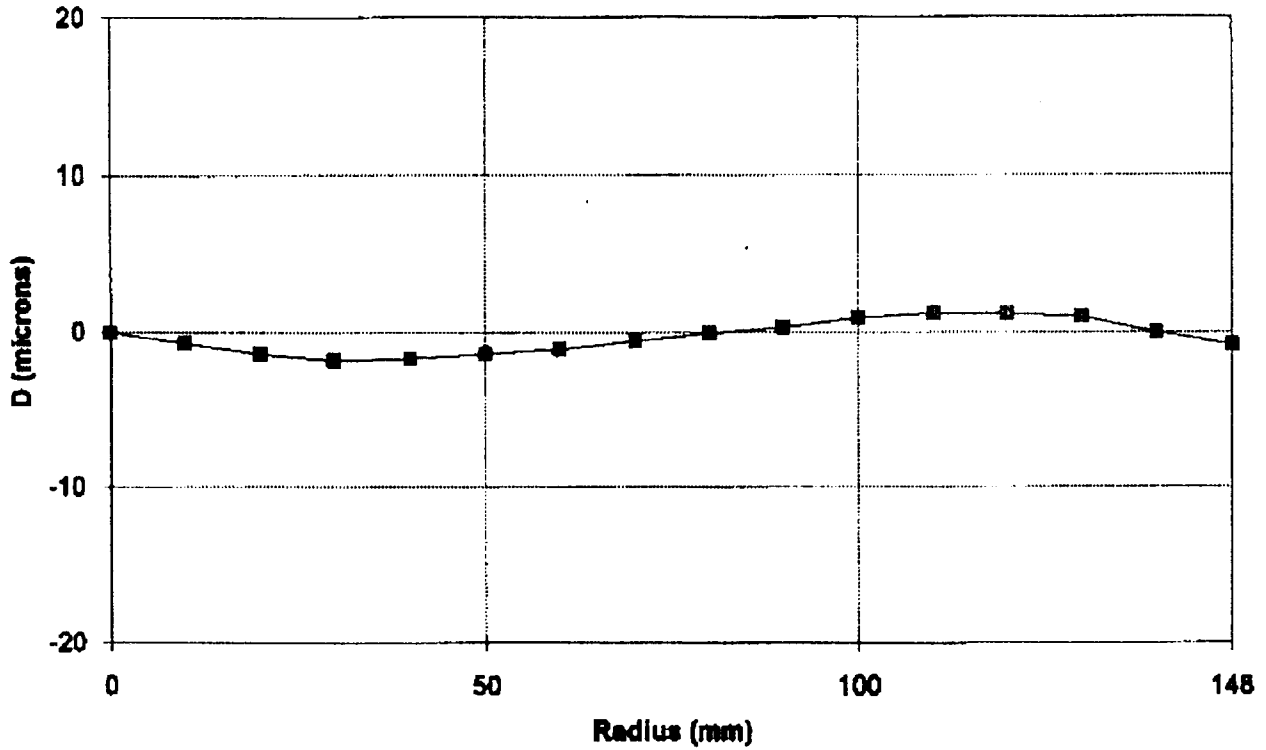

Fiducial marks, referred to central cross (FC)

	x (mm)	y (mm)		x (mm)	y (mm)
1	105.998	-105.995	5	-0.001	-111.992
2	-106.001	-105.999	6	-112.000	0.003
3	-106.002	105.998	7	0.001	111.988
4	106.001	105.999	8	112.002	0.000

as seen on focal plane frame

Handwritten signature or mark

Aperture: 4.0
Filter on goniometer: VIS (400 - 700 NM)
Filter on camera: -
C.F.L.: 153.503 mm

Mean radial distortion

Radial distortion for semi-diagonals referred to PPS