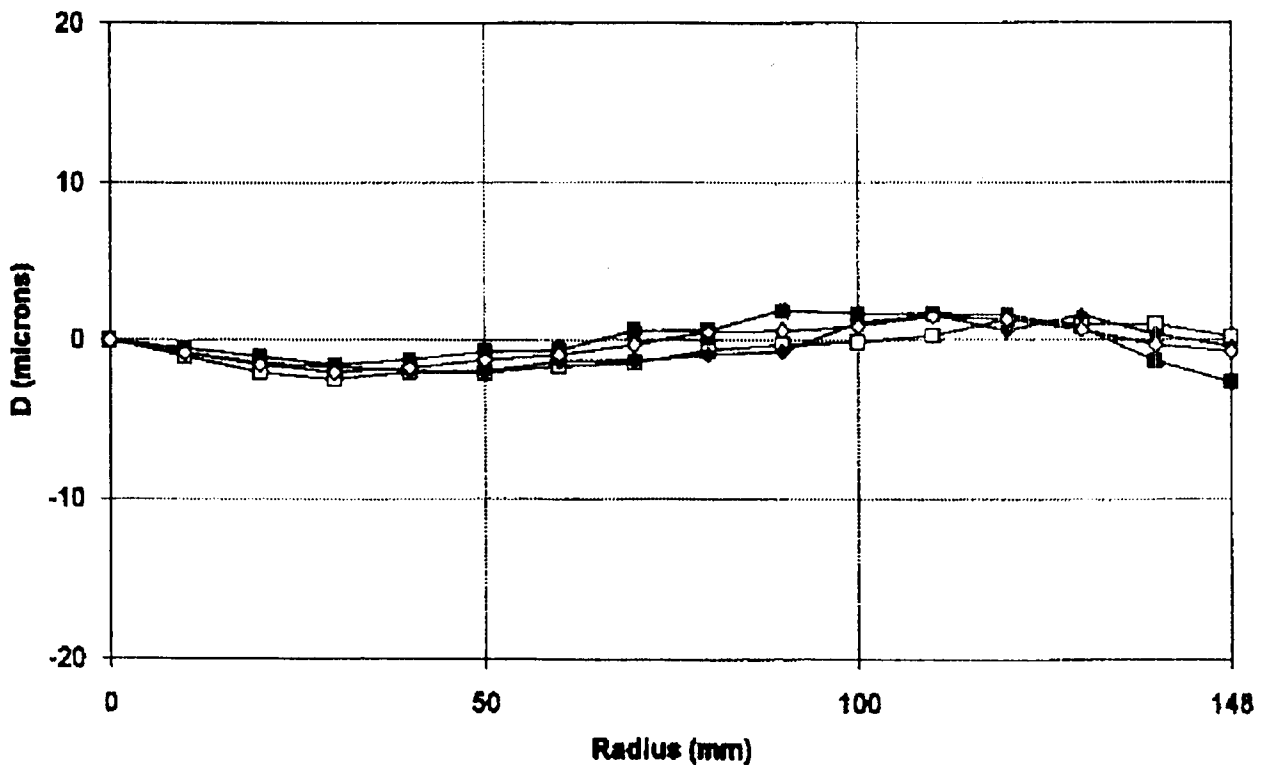

as seen on focal plane frame

Handwritten signature or mark

Aperture: 4.0
Filter on goniometer: VIS (400 - 700 NM)
Filter on camera: -
C.F.L.: 153.503 mm

Mean radial distortion

Radial distortion for semi-diagonals referred to PPS